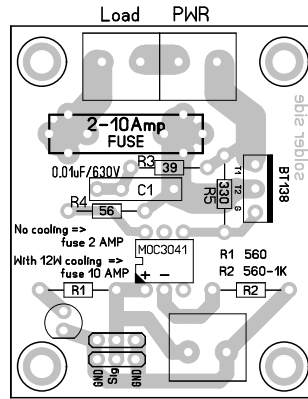

With 12W cooling => fuse 10 AMP
 No cooling => fuse 2AMP

With 12W cooling => fuse 10 AMP
 No cooling => fuse 2AMP