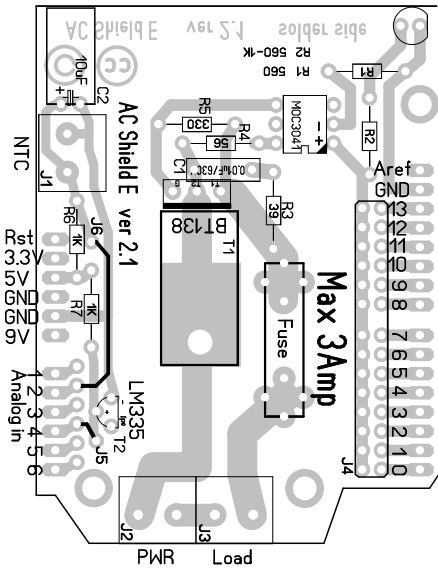

With 12W cooling => fuse 10 AMP
 No cooling => fuse 2AMP

With 12W cooling => fuse 10 AMP
 No cooling => fuse 2AMP